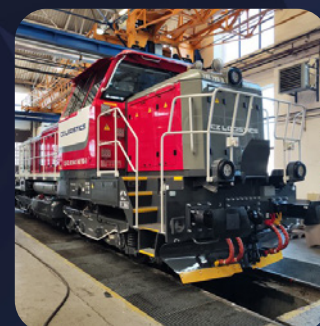

K09

CZ LOKO, a.s.
Lokomotiva 742.7

CZ LOKO
Locomotion Excellence®